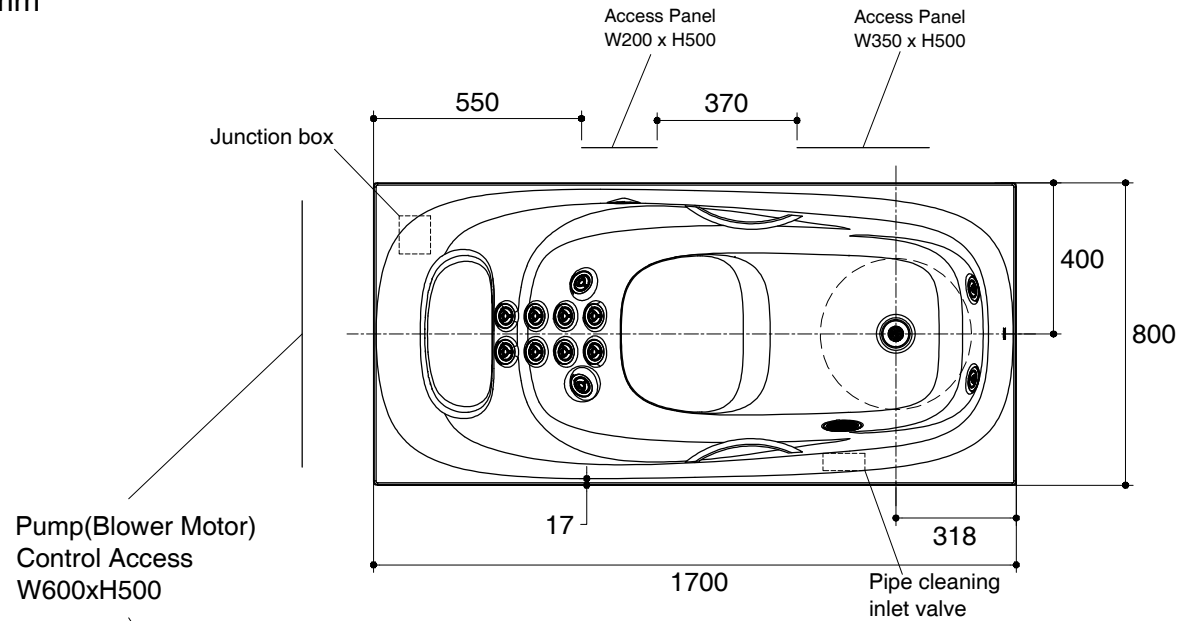

Dimensions are approximate.

Unit: mm

**Suggestion** : Install the control panel at the outside for the convenience of maintenance.

○ Area for flexible drain Ø400 mm.

SKU	K-76442X-NWGR-0
Name	KARESS
Description	1700 WHIRLPOOL BATH WITH E-DRAIN & GRIP

**KOHLER**

\*The recommended dimension for installation can be adjusted according to user preferences and layout.