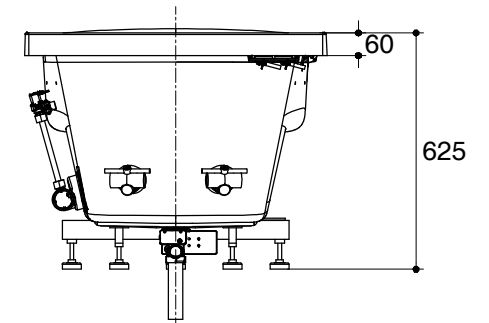

Dimensions are approximate.

Unit: mm

**Suggestion** : Install the control panel at the outside for the convenience of maintenance.

○ Area for flexible drain Ø400 mm.

SKU	K-76442X-NWGR-0
Name	KARESS
Description	1700 WHIRLPOOL BATH WITH E-DRAIN & GRIP

**KOHLER**

\*The recommended dimension for installation can be adjusted according to user preferences and layout.