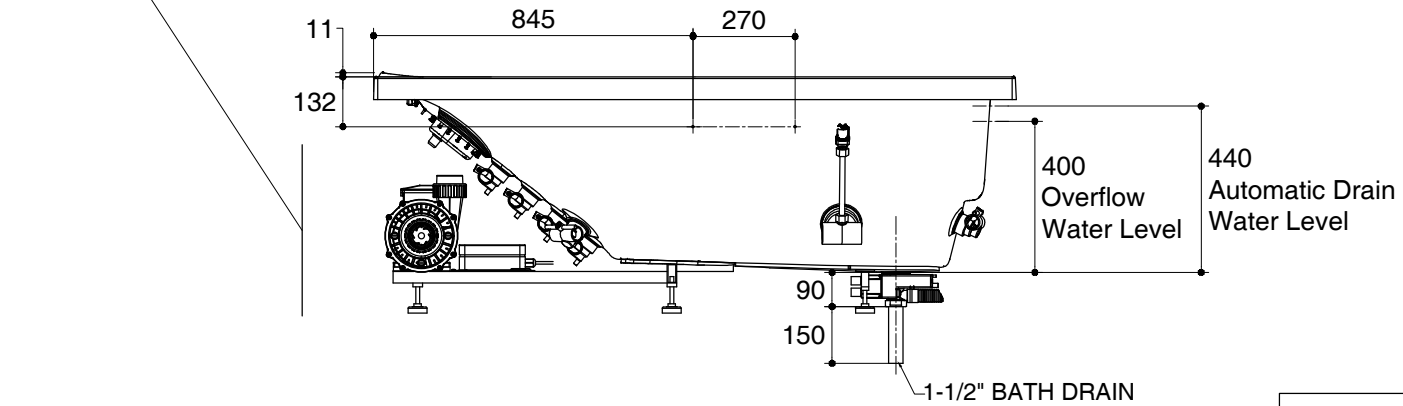

Dimensions are approximate.

Unit: mm

**Suggestion** : Install the control panel at the outside for the convenience of maintenance.

○ Area for flexible drain Ø400 mm.

SKU	K-76442X-NWGR-0
Name	KARESS
Description	1700 WHIRLPOOL BATH WITH E-DRAIN & GRIP

**KOHLER**

\*The recommended dimension for installation can be adjusted according to user preferences and layout.